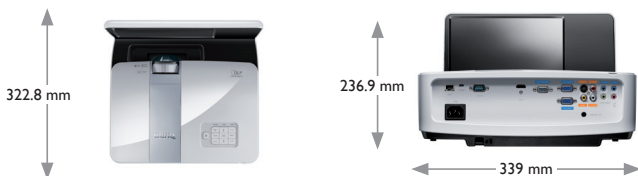

Dimension

Optional Accessories

- Spare Lamp Kit 5J.JCA05.001
- 3D Glasses..... 5J.J9H25.001

BenQ

Because it matters