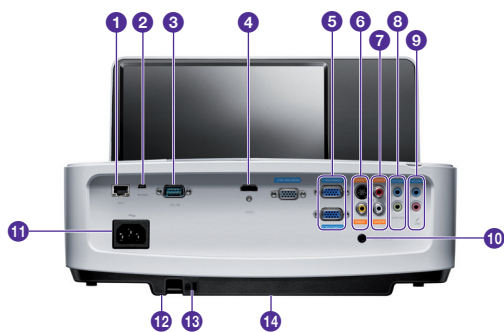

Input and Output Terminals

- ① RJ45 LAN input jack
- ② USB mini B type port
- ③ RS232 control port
- ④ HDMI-input port
- ⑤ RGB signal output jack
- ⑥ RGB (PC)/Component Video (YPbPr/YCbCr) signal input jack
- ⑦ S-Video input jack
- ⑧ Audio (L/R) input jacks
- ⑨ Audio (1/2) input jacks
- ⑩ 12V DC output terminal Used to trigger external devices such as an electric screen or light control, etc. Consult your dealer for how to connect these devices.
- ⑪ AC power jack
- ⑫ Ceiling mount holes
- ⑬ Kensington anti-theft lock slot
- ⑭ Projector mounting plate

Product Specifications

Projection System	DLP	
Native Resolution	XGA(1024*768)	
Brightness	3000AL	
Contrast Ratio	13,000:1	
Display Color	1.07 Billion Colors	
Lens	F=2.53,f=5.38	
Aspect Ratio	Native 4:3 (5 aspect ratio selectable)	
Throw Ratio	0,47	
Image Size (Diagonal)	60"~120"	
Zoom Ratio	Fix	
Lamp Type	240W	
Lamp(Normal/Economic/SmartEco Mode)*	3500/5000/7000 hours	
Keystone Adjustment	1D,Vertical +/- 15 degrees	
Lines shift range	153% ±5%	
Projection Offset	VGA(640 x 480) to UXGA(1600 x 1200)	
Resolution Support	15~102KHz	
Horizontal Frequency	23~120Hz	
Vertical Scan Rate	23~120Hz	
Compatibility	HDTV Compatibility	480i, 480p, 576i, 576p, 720p, 1080i, 1080p
	Video Compatibility	NTSC, PAL, SECAM
Interface	Computer in (D-sub 15pin)	x 2(Shared with component)
	Monitor out (D-sub 15pin)	x 1
	Composite Video in (RCA)	x 1
	S-Video in (Mini DIN 4pin)	x 1
	HDMI	x 1
	Audio in (Mini Jack)	x 2
	Audio out (Mini Jack)	x 1
	Audio L/R	x 1
	Speaker	10W x 2
	USB (Type mini B)	x 1 (FW download)
	RJ45	x 1 (LAN control)
	RS232 (DB-9pin)	x 1
	IR Receiver	x 2
Dimensions	Dimensions(W x H x D)	339*236,9*322.8mm
	Weight	6.2KG(w/o wall mount)
Power	Power Supply	AC100 to 240V, 50 to 60 Hz
	Power Consumption	typical 330W, standby power <0.5W
Audible Noise	36/30 dBA (Normal/Economic mode)	
On-Screen Display Languages	Arabic/Bulgarian/ Croatian/ Czech/ Danish/ Dutch/ English/ Finnish/ French/ German/ Greek/ Hindi/ Hungarian/ Italian/ Indonesian/ Japanese/ Korean/ Norwegian/ Polish/ Portuguese/ Romanian/ Russian/ Simplified Chinese/Spanish/ Swedish/ Turkish/ Thai/ Traditional Chinese (28 Languages)	

Logistics information

Product Code	9HJCA77.13E
EAN Code	471 8755 05316 0
Dimensions Single Carton (cm)	61 x 53 x 36.20
Carton Weight (kg)	12,1
Pallet Qty	10

BenQ Europe B.V.
Meerenakkerweg 1-17
5652 AR Eindhoven
The Netherlands
Tel: +31 88 8889200
Fax: +31 88 8889299

© 2014 BenQ Corp. Specification may vary by region, please visit your local stores for details. Actual product's features and specifications are subject to change without notice. This material may include corporate names and trademarks of third parties which are the properties of the third parties respectively. Doc.: PRJ HB BR EN 0301

Because it matters